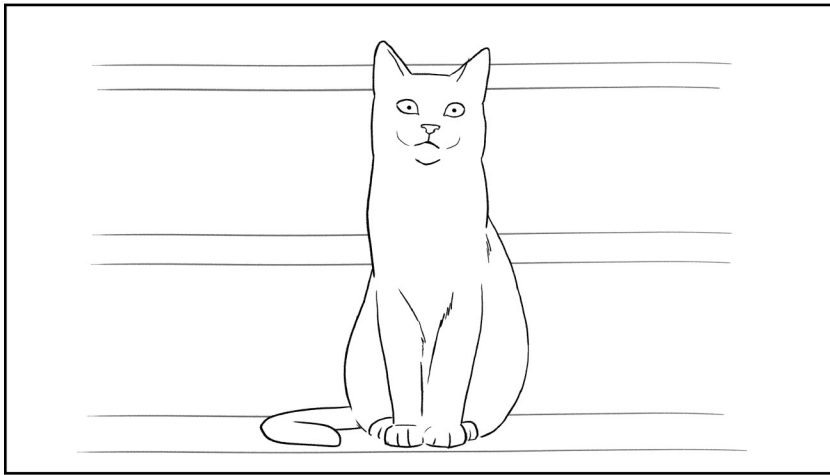

1. WIDE SHOT - The woman strolls toward the door as the cat comes down the steps.

2. MEDIUM - The woman grabs her keys. Reveal the cat watching her.

3. MEDIUM 2 SHOT - The woman turns to the cat, not sure why the intense look.

4. MEDIUM 2 SIDE SHOT - The woman and the cat stare at each other.

5. TIGHT - The woman stares down the cat. (camera pushes slowly in).

6. TIGHT SHOT - The cat looks intensely at her. (camera pushes slowly in).

7. TIGHT SHOT - The woman realizes that she forgot to put her mask on.

8. TIGHT SHOT - The cat's work is done. He continues down the steps.

9. WIDE - The cat continues on with his day while the woman exits wearing her mask.