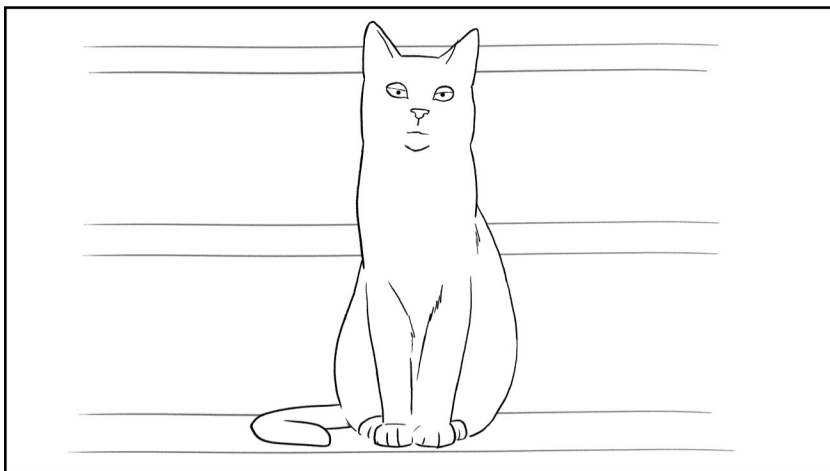

1. WIDE SHOT - The woman strolls toward the door as the cat comes down the steps.

2. MEDIUM - The woman grabs her keys. Reveal the cat watching her.

3. MEDIUM 2 SHOT - The woman turns to the cat, not sure why the intense look.

4. MEDIUM 2 SIDE SHOT - The woman and the cat stare at each other.

5. TIGHT - The woman stares down the cat. (camera pushes slowly in).

6. TIGHT SHOT - The cat looks intensely at her. (camera pushes slowly in).

7. TIGHT SHOT - The woman realizes that she forgot to put her mask on.

8. TIGHT SHOT - The cat's work is done. He continues down the steps.

9. WIDE - The cat continues on with his day while the woman exits wearing her mask.