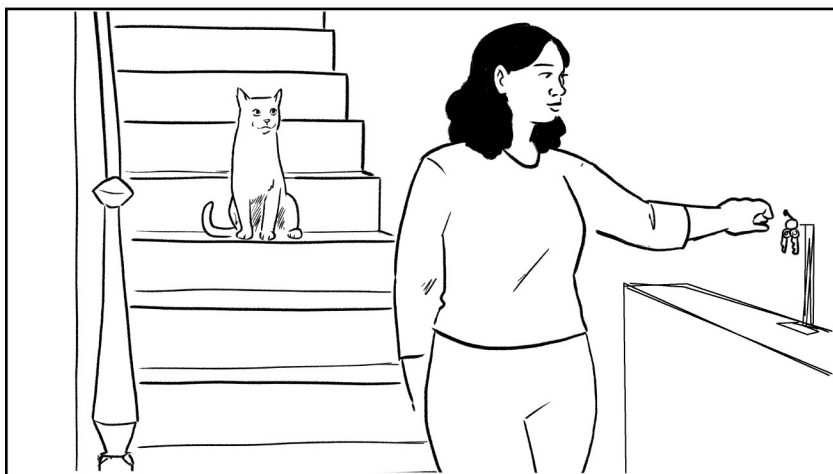

1. WIDE SHOT - The woman strolls toward the door as the cat comes down the steps.

2. MEDIUM - The woman grabs her keys. Reveal the cat watching her.

3. MEDIUM 2 SHOT - The woman turns to the cat, not sure why the intense look.

4. MEDIUM 2 SIDE SHOT - The woman and the cat stare at each other.

5. TIGHT - The woman stares down the cat. (camera pushes slowly in).

6. TIGHT SHOT - The cat looks intensely at her. (camera pushes slowly in).

7. TIGHT SHOT - The woman realizes that she forgot to put her mask on.

8. TIGHT SHOT - The cat's work is done. He continues down the steps.

9. WIDE - The cat continues on with his day while the woman exits wearing her mask.